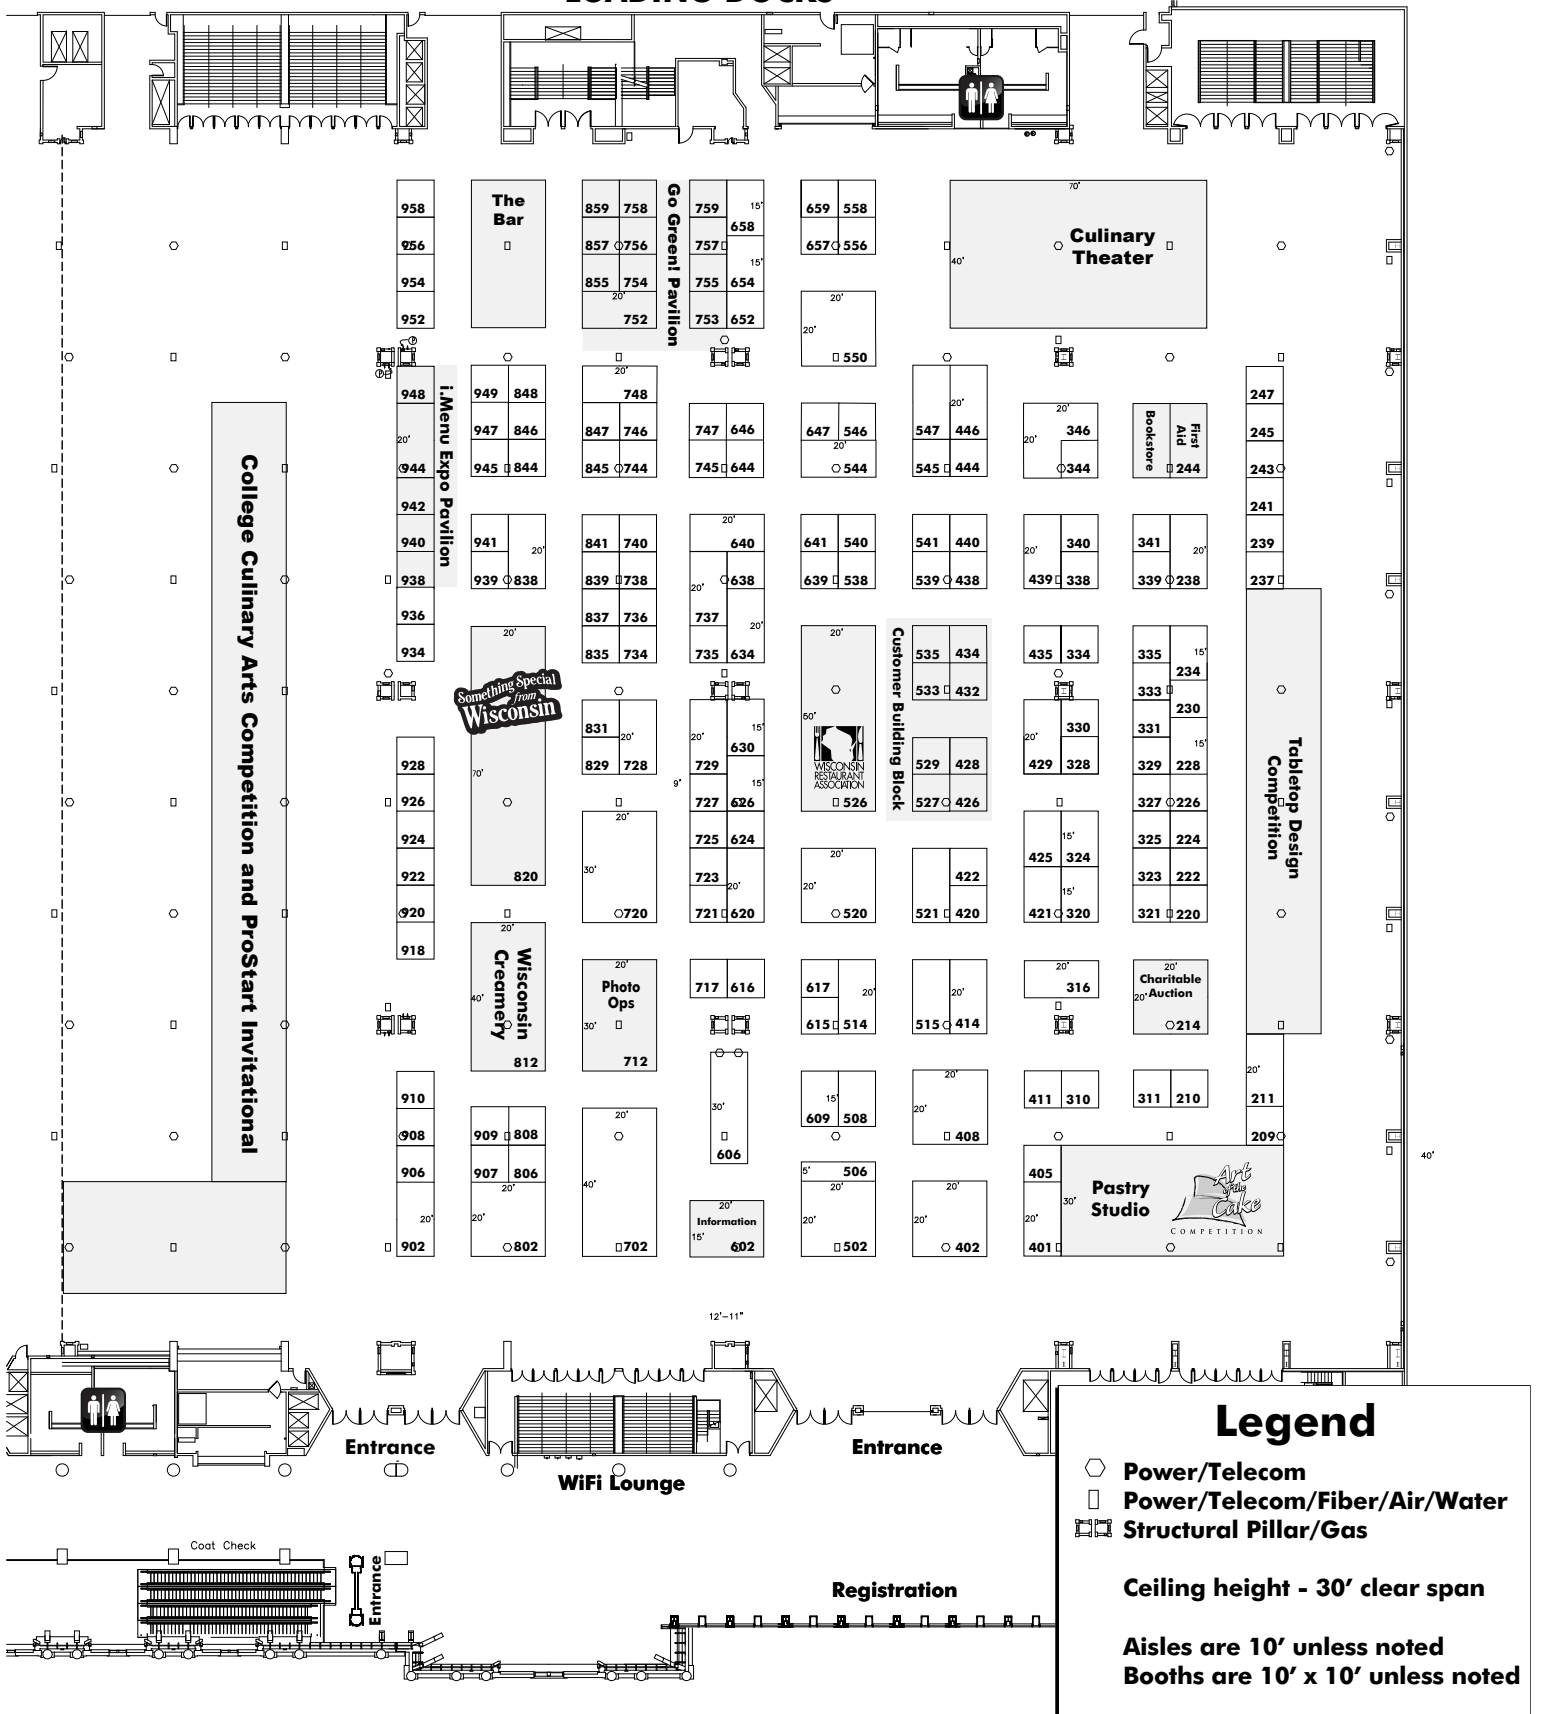

LOADING DOCKS

Legend

- Power/Telecom
- Power/Telecom/Fiber/Air/Water
- Structural Pillar/Gas

Ceiling height - 30' clear span

Aisles are 10' unless noted

Booths are 10' x 10' unless noted